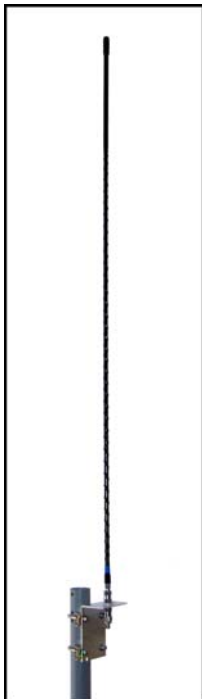

Multi-Band Outdoor Antenna Kit

(Model AFXSM-5)

Perfect for Retro-Fits

Any Over-the-Air Antenna
(Ch 7- Ch 69) **Not Included**

**Combines All Signals
On A Single Cable**

**Satellite Radio
Antenna**

Model PRO-500
(Also available with
Model PRO-600 Antenna)

AM/FM Antenna
(Model: AFHD-4)

Triplexer
(Model: TPXR)

Antenna Kit for:

- AM
- FM
- XM
- Sirius
- HD Radio
- Broadcast TV *

* With addition of any Broadcast TV Antenna. **Note: Triplexer / Quadplexer will pass Ch 7 to 69. Not applicable for use with channels 2 thru 6.**

RG-6 Cable
(300 ft max) **
Not included

Includes power inserter
for powering optional
line- amplifiers

Quadplexer
(Model: QPLEX)

Also sold separately for
multiple receiver installations

Kit Includes:	
QTY	Description
1	PRO-500 Sat Radio Ant with wall mount
1 Lot	Mounting hardware for PRO-500 wall mt.
1 Lot	Pole mounting hardware for PRO-500 ant
1	AFHD-4 AM / FM Antenna with wall mt.
1 Lot	Mounting hardware for AM /FM wall mt.
1 Lot	Pole mounting hardware for AM/FM ant
1	Triplexer Model TPLXR
6	Weather boot
1	Quadplexer Model QPLEX
1	F-71 F-male to F-male coupler
1	3 ft F-female to SMB-plug cable
2	3 ft F-male to F-male RG-59 cable
2	20 dB attenuator
2	10 dB attenuator
1	F-female to DIN adapter
1	Twin lead AM radio antenna adapter
2	Grounding lug and star washer