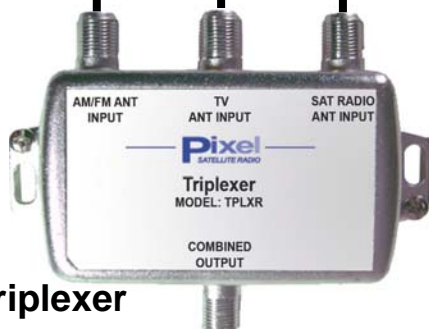

Multi-Band Outdoor Antenna Kit

(Model AFXSM-5)

Perfect for Retro-Fits

Any Over-the-Air Antenna
(Ch 7- Ch 69) **Not Included**

**Combines All Signals
On A Single Cable**

**Satellite Radio
Antenna**

Model PRO-500
(Also available with
Model PRO-600 Antenna)

AM/FM Antenna
(Model: AFHD-4)

Triplexer
(Model: TPXR)

Antenna Kit for:

- AM
- FM
- XM
- Sirius
- HD Radio
- Broadcast TV *

* With addition of any Broadcast TV Antenna. **Note: Triplexer / Quadplexer will pass Ch 7 to 69. Not applicable for use with channels 2 thru 6.**

RG-6 Cable
(300 ft max) **
Not included

Includes power inserter
for powering optional
line- amplifiers

Quadplexer
(Model: QPLEX)

Also sold separately for
multiple receiver installations

Kit Includes:	
QTY	Description
1	PRO-500 Sat Radio Ant with wall mount
1 Lot	Mounting hardware for PRO-500 wall mt.
1 Lot	Pole mounting hardware for PRO-500 ant
1	AFHD-4 AM / FM Antenna with wall mt.
1 Lot	Mounting hardware for AM /FM wall mt.
1 Lot	Pole mounting hardware for AM/FM ant
1	Triplexer Model TPLXR
6	Weather boot
1	Quadplexer Model QPLEX
1	F-71 F-male to F-male coupler
1	3 ft F-female to SMB-plug cable
2	3 ft F-male to F-male RG-59 cable
2	20 dB attenuator
2	10 dB attenuator
1	F-female to DIN adapter
1	Twin lead AM radio antenna adapter
2	Grounding lug and star washer