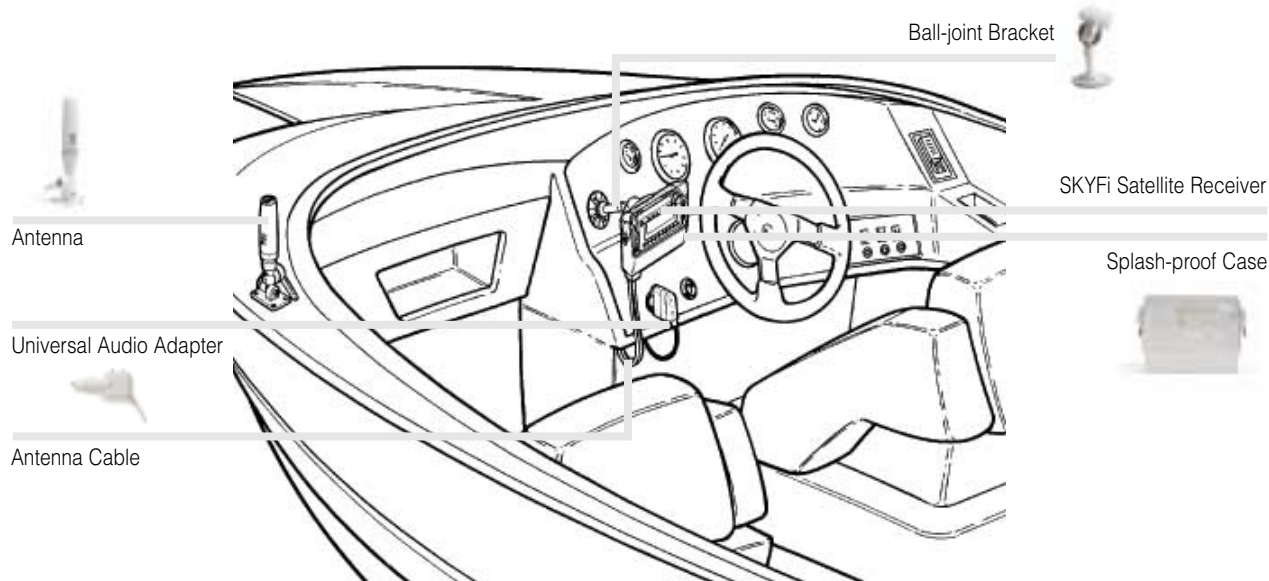

The kit includes a plastic case molded in marine white with a clear top to protect the SKYFi Receiver from water splashes. It also includes a docking cradle, marine antenna, mounting bracket with weatherproof hardware, surface preparation kit, and a universal audio adaptor that allows you to play XM stations through your FM radio.

Hardware included

Quick and easy installation.

Splash-proof case

Designed specifically for the marine environment.

Complete system

Includes everything you need to use on your boat. (Receiver sold separately.)

Versatile mounting bracket

Multiple mounting options.

Ball-joint bracket

Easy to use with adjustable angles.

Caution: The Delphi XM SKYFi Marine Kit is splash-resistant, NOT waterproof. It is not intended for use on personal watercraft (i.e., Jetskis and similar). The case cover must be closed for the Delphi XM SKYFi Marine Kit to be splash-proof.